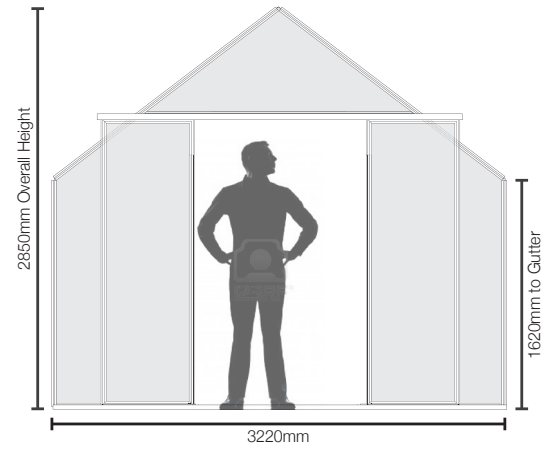

8x12 Greenhouses

W 2596mm x L 3844mm. 2 Sliding doors & 4 roof vents

6mm Polycarbonate	PG0812H-PC6	\$3,495
4mm Safety Glass	PG0812H-TG4	\$4,845
Shade Mesh	PG0812H-SM5	\$4,170

8x16 Greenhouses

W 2596mm x L 5138mm. 2 Sliding doors & 6 roof vents

6mm Polycarbonate	PG0816H-PC6	\$4,995
4mm Safety Glass	PG0816H-TG4	\$6,345
Shade Mesh	PG0816H-SM5	\$5,670

8x20 Greenhouses

W 2596mm x L 6386mm. 2 Sliding doors & 8 roof vents

6mm Polycarbonate	PG0820H-PC6	\$5,995
4mm Safety Glass	PG0820H-TG4	\$7,345
Shade Mesh	PG0820H-SM5	\$6,670

8x24 Greenhouses

W 2596mm x L 7634mm. 2 Sliding doors & 8 roof vents

6mm Polycarbonate	PG0824H-PC6	\$6,995
4mm Safety Glass	PG0824H-TG4	\$8,345
Shade Mesh	PG0824H-SM5	\$7,670

10ft Wide (3.2m) Series

10x8 Greenhouses

W 3220mm x L 2596mm. 2 Sliding doors & 4 roof vents

6mm Polycarbonate	UG1008H-PC6	\$3,995
4mm Safety Glass	UG1008H-TG4	\$4,995
Shade Mesh	UG1008H-SM5	\$4,495

10x10 Greenhouses

W 3220mm x L 3220mm. 2 Sliding doors & 4 roof vents