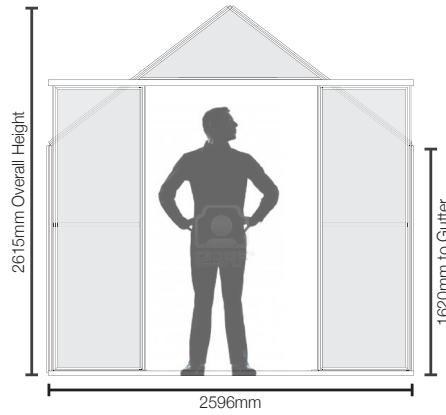

6mm Polycarbonate	PG0616H-PC6	\$4,495
4mm Safety Glass	PG0616H-TG4	\$5,495
Shade Mesh	PG0616H-SM5	\$4,995

6x20 Greenhouses

W 1972mm x L 6386mm. 1 Door & 8 roof vents

6mm Polycarbonate	PG0620H-PC6	\$5,495
4mm Safety Glass	PG0620H-TG4	\$6,495
Shade Mesh	PG0620H-SM5	\$5,995

6x24 Greenhouses

W 1972mm x L 7634mm. 1 Door & 8 roof vents

6mm Polycarbonate	PG0624H-PC6	\$6,495
4mm Safety Glass	PG0624H-TG4	\$7,495
Shade Mesh	PG0624H-SM5	\$6,995

8ft Wide (2.6m) Series

8x6 Greenhouses

W 2596mm x L 1972mm. 2 Sliding doors & 2 roof vents

6mm Polycarbonate	PG0806H-PC6	\$1,995
4mm Safety Glass	PG0806H-TG4	\$3,345
Shade Mesh	PG0806H-SM5	\$2,670

8x8 Greenhouses

W 2596mm x L 2596mm. 2 Sliding doors & 2 roof vents