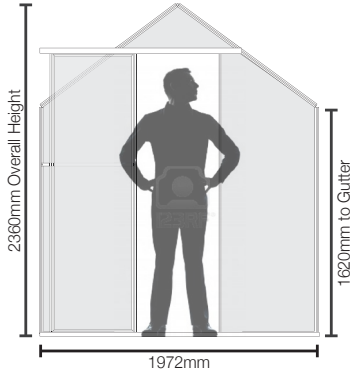

6ft Wide (2.0m) Series

6x6 Greenhouses

W 1972mm x L 1972mm. 1 Door & 2 roof vents

6mm Polycarbonate	PG0606H-PC6	\$1,595
4mm Safety Glass	PG0606H-TG4	\$2,595
Shade Mesh	PG0606H-SM5	\$2,095

6x8 Greenhouses

W 1972mm x L 2596mm. 1 Door & 2 roof vents

6mm Polycarbonate	PG0608H-PC6	\$1,995
4mm Safety Glass	PG0608H-TG4	\$2,995
Shade Mesh	PG0608H-SM5	\$2,495

6x10 Greenhouses

W 1972mm x L 3220mm. 1 Door & 2 roof vents

6mm Polycarbonate	PG0610H-PC6	\$2,495
4mm Safety Glass	PG0610H-TG4	\$3,495
Shade Mesh	PG0610H-SM5	\$2,995